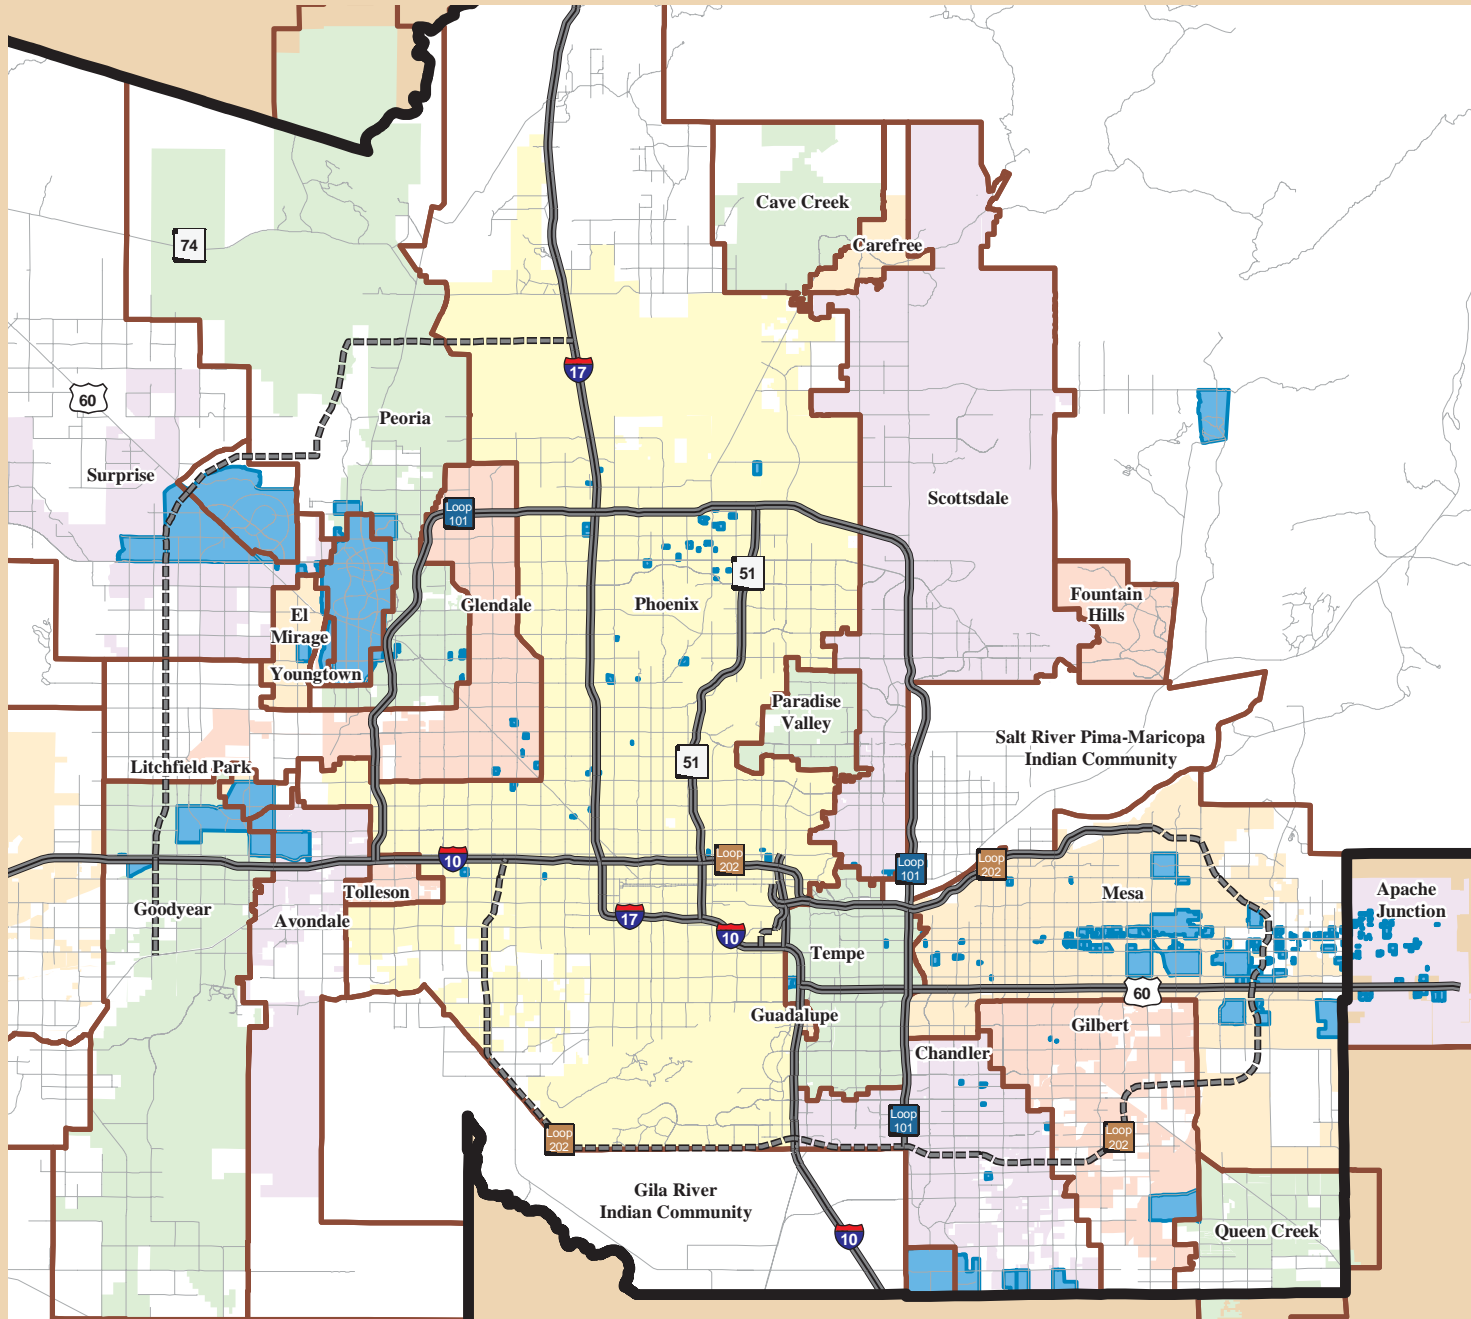

Age Restricted Residential Areas

Maricopa County, Arizona

Legend

-  Age Restricted Living
-  Existing Freeway
-  Planned Freeway
-  Major Roads
-  Municipal Planning Areas
-  Maricopa County

MAP AREA

While every effort has been made to ensure the accuracy of this information, the Maricopa Association of Governments makes no warranty, expressed or implied, as to its accuracy and expressly disclaims liability for the accuracy thereof.