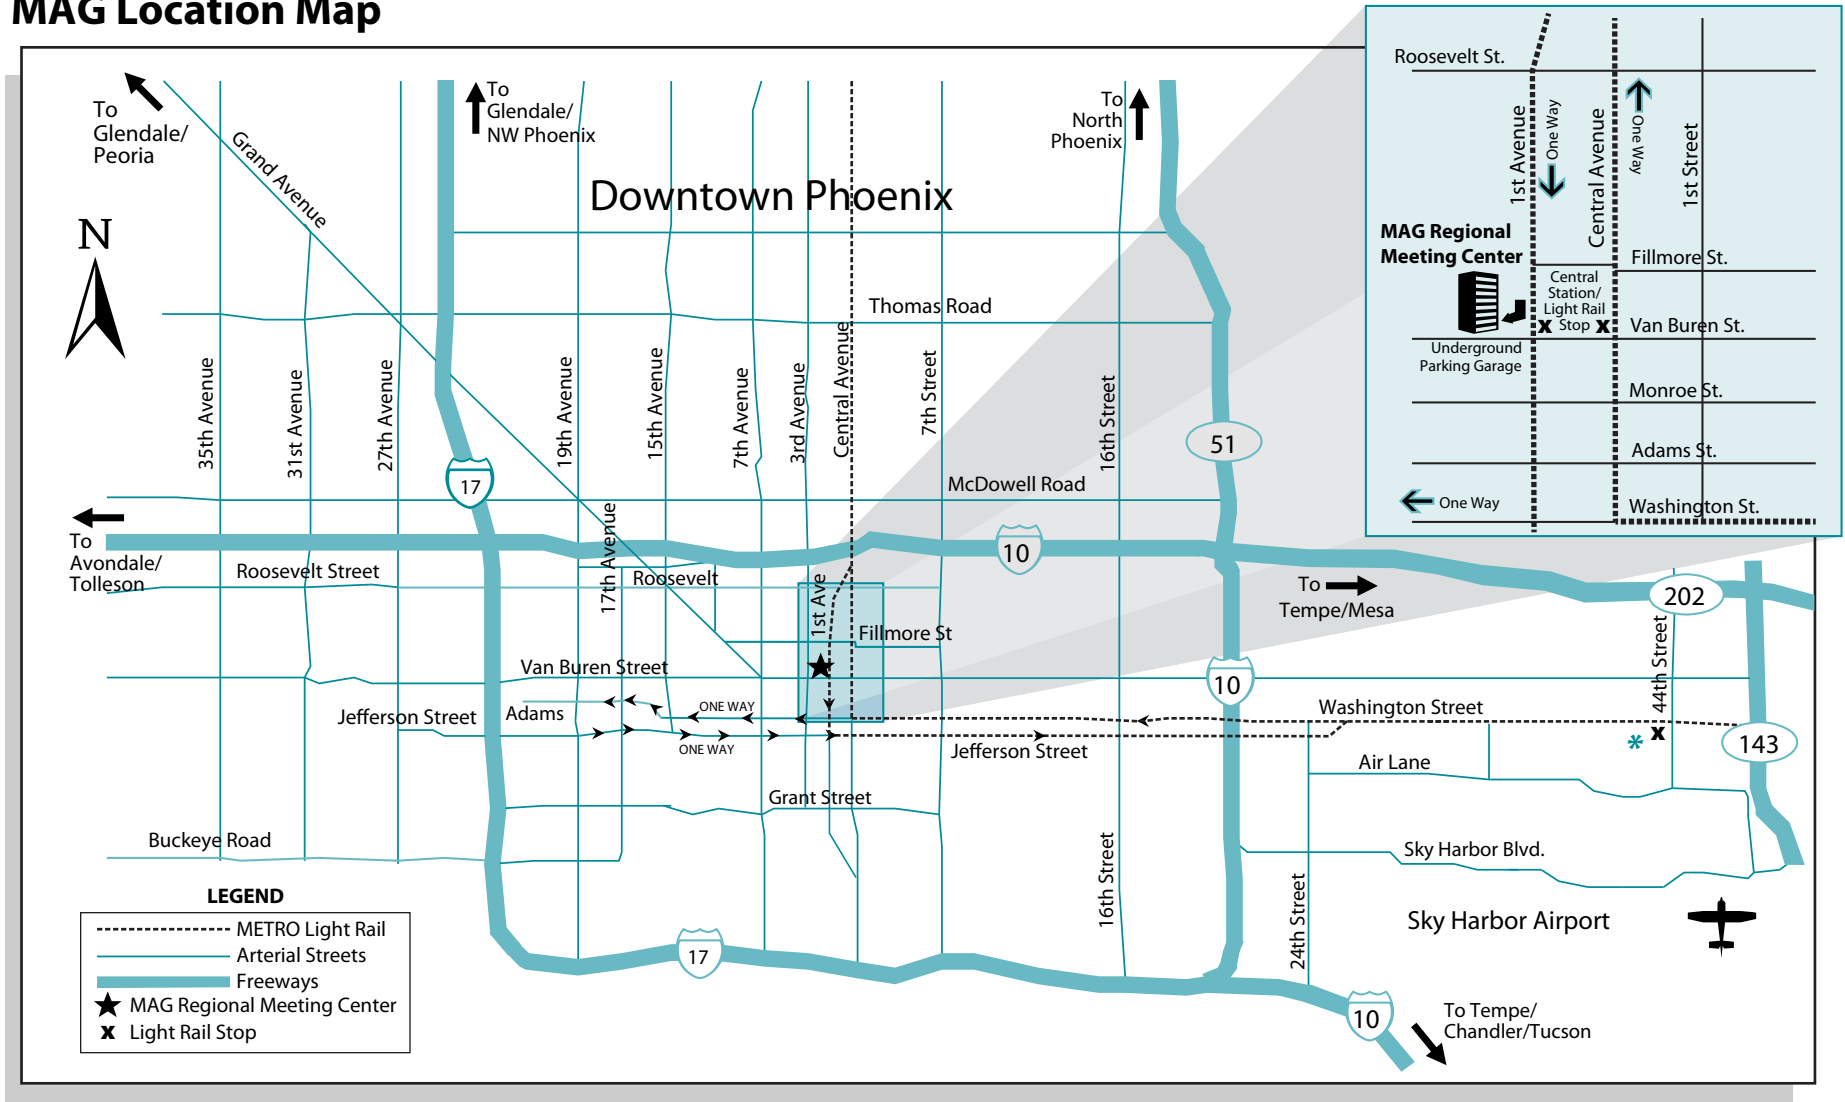

MAG Location Map

**Maricopa Association of Governments
Regional Meeting Center - Suite 200**
302 North 1st Avenue, Phoenix, Arizona 85003
Phone (602) 254-6300, FAX (602) 254-6490

* NOTE: Public transportation is available to Downtown Phoenix and the MAG Regional Meeting Center by taking the Airport Shuttle Bus from Sky Harbor International Airport to the 44th St. and Washington St. METRO light rail station.